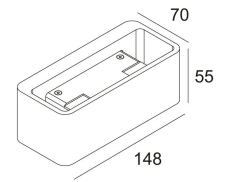

Date

Name

Client

Project Name

Quote#

Type/Quantity

GALA LED WW

275 04 24

[Weblink](#)

Available colors: **WHITE (275 04 24 W)**

INCL.4 x POWERLED WHITE 1,1W / CRI>80 / 3000K
INCL.LED POWER SUPPLY 350mA-DC

LED Technics: Light source: 480 lm // 4.4 W // 122 lm/W
                                  Luminaire: 283 lm // 5 W // 56 lm/W

100-240V / 50-60Hz

Class: **I**

Weight: **0.6 KG**

Protection level: **IP20**

Minimum distance: **n.a.**

For detailed installation instructions, please consult the manual. [275_04_24_HAND.pdf](#)