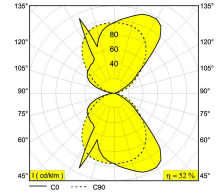

Available colors: ALUMINIUM (275 04 01 ALU)
WHITE (275 04 01 W)

MAINS DIMMING - TRAILING EDGE

R7s // 100-240V / 50-60Hz

1 x QT-DE12s max.150W

Class: I

Weight: 0.5 KG

Protection level: IP20

Minimum distance: 0,5m

Remarks: Lamplength : 74,9mm

For detailed installation instructions, please consult the manual. [275 04 01 HAND.pdf](#)

GALA
275 04 01

Project picture