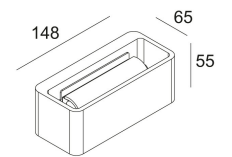

Available colors: ALUMINIUM (275 04 01 ALU)
WHITE (275 04 01 W)

MAINS DIMMING - TRAILING EDGE

R7s // 100-240V / 50-60Hz

1 x QT-DE12s max.150W

Class: I

Weight: 0.5 KG

Protection level: IP20

Minimum distance: 0,5m

Remarks: Lamplength : 74,9mm

For detailed installation instructions, please consult the manual. [275 04 01 HAND.pdf](#)

GALA
275 04 01

Project picture