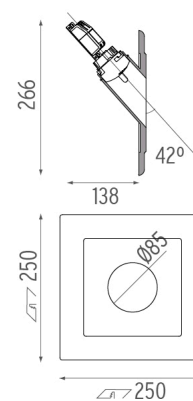

Round Light Small

designed by FLOS Soft Architecture

Recessed sign luminaire for indoor application. 100/240V power supply source included.

● SA.3010.1A Raw