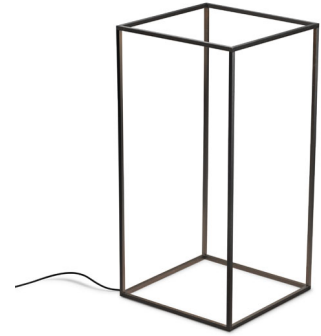

## IPNOS OUTDOOR

<b>Mounting</b>	Floor
<b>Lamps description</b>	196 TOP LED 3300K CRI85 - 15W
<b>Environment</b>	Outdoor
<b>Finish</b>	Black anodized, Burnished brass, Natural aluminium
<b>Technical description</b>	Floor lamp providing diffused light. Extruded aluminium frame 10x10x1 gratiné and anodized in various finishes. Leds on the top edges incorporated in the extrusions and burnished into the resin, guaranteeing the IP level. ON/OFF switch in the IP box containing the drivers. Two-pole spark-proof schuko plug.

## IPNOS OUTDOOR

designed by Nicoletta Rossi and Guido Bianchi

Floor lamp providing diffused light.

#### Ipnos Top Plate

It's a transparent methacrylate diffuser, designed to be placed on the top of the fitting with the possibility to bear up to 5 kg. The Top Plate is adaptable for Ipnos both indoor and outdoor version.

#### DIMENSIONS