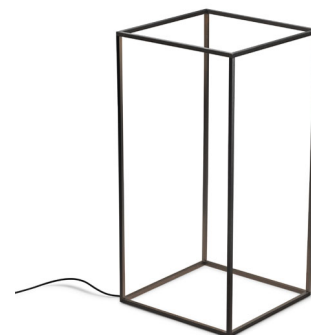

IPNOS OUTDOOR .Accessories

Decorative

F3125000

Ipnos Top Plate

It's a transparent methacrylate diffuser, designed to be placed on the top of the fitting with the possibility to bear up to 5 kg. The Top Plate is adaptable for Ipnos both indoor and outdoor version.

IPNOS OUTDOOR .Lamps

TOP LED 3300K CRI85 - 15W

Lamp Watt:

15 W

Lamp category:

LED

Socket:

Special base

Color temperature (K):

3300 °K

Lamp type:

TOP LED

IPNOS OUTDOOR

designed by Nicoletta Rossi and Guido Bianchi

Floor lamp providing diffused light.

- F3150030 Black anodized
- F3150046 Burnished brass
- F3150054 Natural aluminium

DIMENSIONS

CERTIFICATIONS