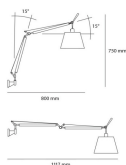

Tolomeo Parete basculante

Cantilevered arms in polished aluminium; diffuser in parchment paper on a plastic frame; wall support in polished aluminium. System of spring balancing. The code refers to the luminaire's body only

Grey ● Natural ●

HALO Qa60 Undimmable

N/D° IP20

W	Dimensions	Luminous Flux (lm)	Color	Code	Product name
70 W	H 75cm		●	0947020A	Tolomeo basculante parete - Satin 180
			●	0947010A	Tolomeo basculante parete - Parchment 180