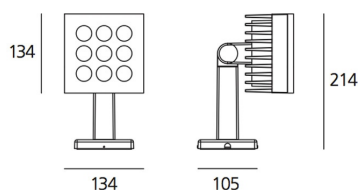

DIMENSIONS